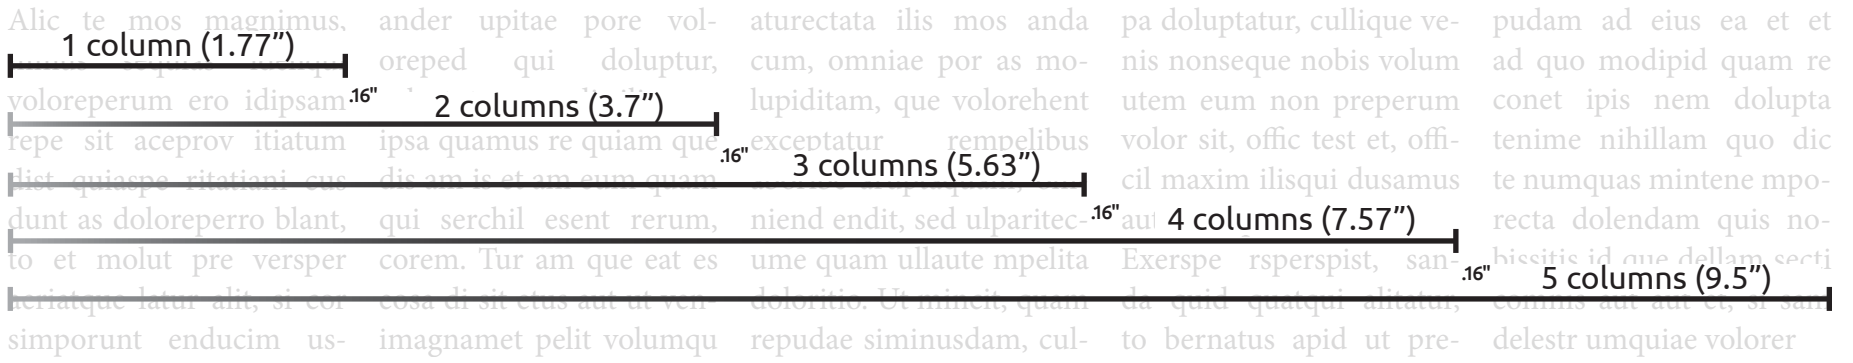

Sizes 2" - 8" sq. in. (Columns x inches) Continued . . .

B&W: $6 | Color: $7.75

Each column measures approximately 1.77" with a .16" gutter between them

Have an existing odd-sized ad that doesn't fit these specs?

No worries! We can either make it fit, or price it to the nearest 1/4, 1/2, or 3/4 column width or depth.

Using example below for a b&w ad which is 2-1/4 columns x 2.5" deep: 2.25 X 2.5 X $6 = $33.76

2.25 columns across

Odd-sized ad sample
2.25 columns x 2.5"
B&W: $33
Color: $43.60

2.5 inches deep

???

Confused?
Email kohlervillager@charter.net or
call or text 920-331-4904
for help

3 column x 2"
(5.63" x 2")
B&W: $36
Color: $46.50

2 column x 3"
(3.7" x 3")
B&W: $36
Color: $46.50

4 column x 2"
(7.57" x 2")
B&W: $48
Color: $62