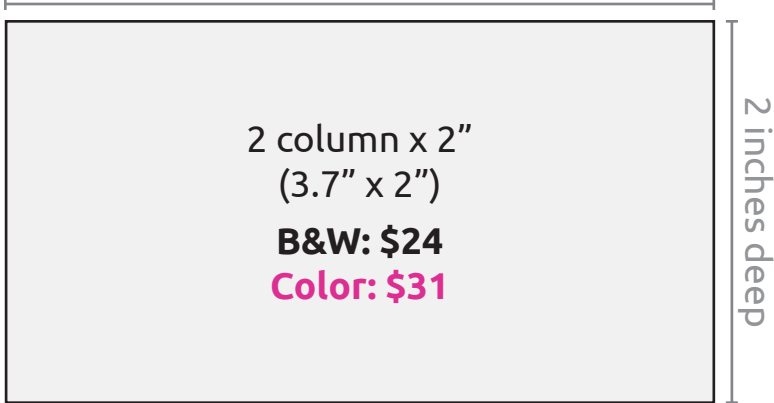

2" - 8" sq. in. (Columns x inches)

B&W: \$6 | Color: \$7.75

How rates are calculated: Multiply columns across x inches deep x price

Example:

2 columns across

Sample ads on the following pages are the most common sizes, but any sized ads can be accommodated.